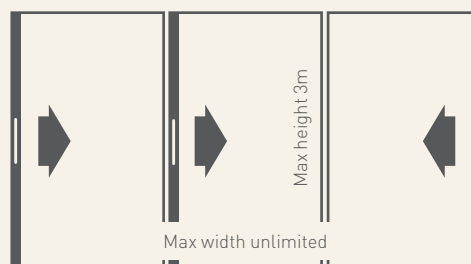

All screens are professionally installed by your local design and fitting expert for your peace of mind.

FEATURES

Wire tension system ensures smooth operation.

Low profile bottom rail means you don't need to step over it.

COLOURS & SIZES

Infinity screens are available in white, silver or dark bronze to match the majority of bi-fold doors.

Single Panel

Multiple Panels

MESH

Infinity features our fold-away pleated 18/16 mesh which provides insect protection and up to 55% solar shading.